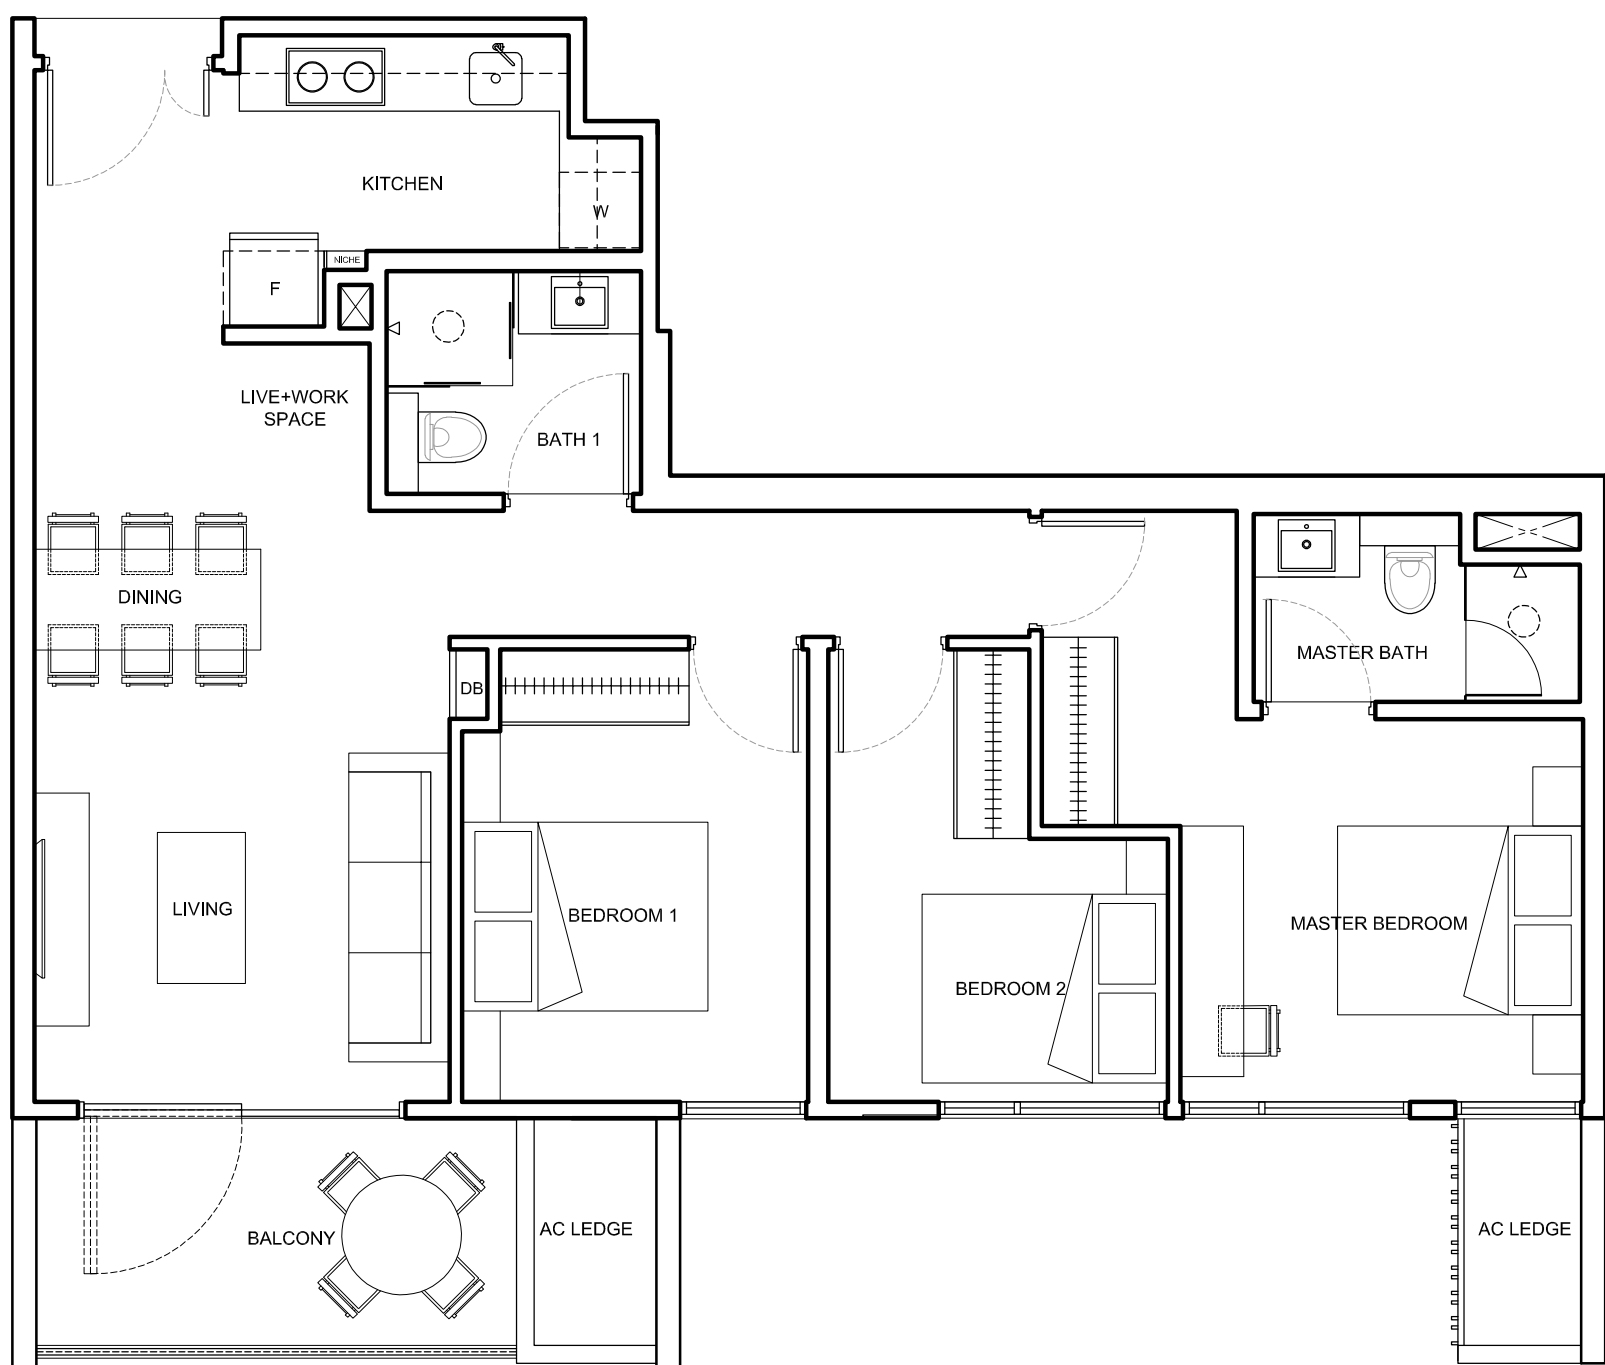

TYPE - B1 3BR

- 1
- 2
- 3
- 4
- 5

SUGGESTED LIVE+WORK SPACE ID

UNIT TYPE B1 - LIVE+WORK SPACE LAYOUT A

UNIT TYPE B1- LIVE+WORK SPACE LAYOUT B

TYPE - B2 3BR

- 1
- 2
- 3
- 4
- 5

SUGGESTED LIVE+WORK SPACE ID

TYPE - B4 3BR

- 1
- 2
- 3
- 4
- 5

SUGGESTED LIVE+WORK SPACE ID

UNIT TYPE B4 - LIVE+WORK SPACE LAYOUT A

UNIT TYPE B4 - LIVE+WORK SPACE LAYOUT B

TYPE - B5 3BR

- 1
- 2
- 3
- 4
- 5

SUGGESTED LIVE+WORK SPACE ID

UNIT TYPE B5 - LIVE+WORK SPACE LAYOUT A

UNIT TYPE B5 - LIVE+WORK SPACE LAYOUT B

TYPE - B6 3BR

- ①
- ②
- ③
- ④
- ⑤

SUGGESTED LIVE+WORK SPACE ID

UNIT TYPE B6 - LIVE+WORK SPACE LAYOUT A

UNIT TYPE B6 - LIVE+WORK SPACE LAYOUT B

UNIT TYPE B7 - LOFT OPTION

BEDROOM 2 (5TH STOREY)

BEDROOM 2 (LOFT)

TYPE - B8 3BR

- 1
- 2
- 3
- 4
- 5

SUGGESTED LIVE+WORK SPACE ID

UNIT TYPE B8 - LIVE+WORK SPACE LAYOUT A

UNIT TYPE B8 - LIVE+WORK SPACE LAYOUT B