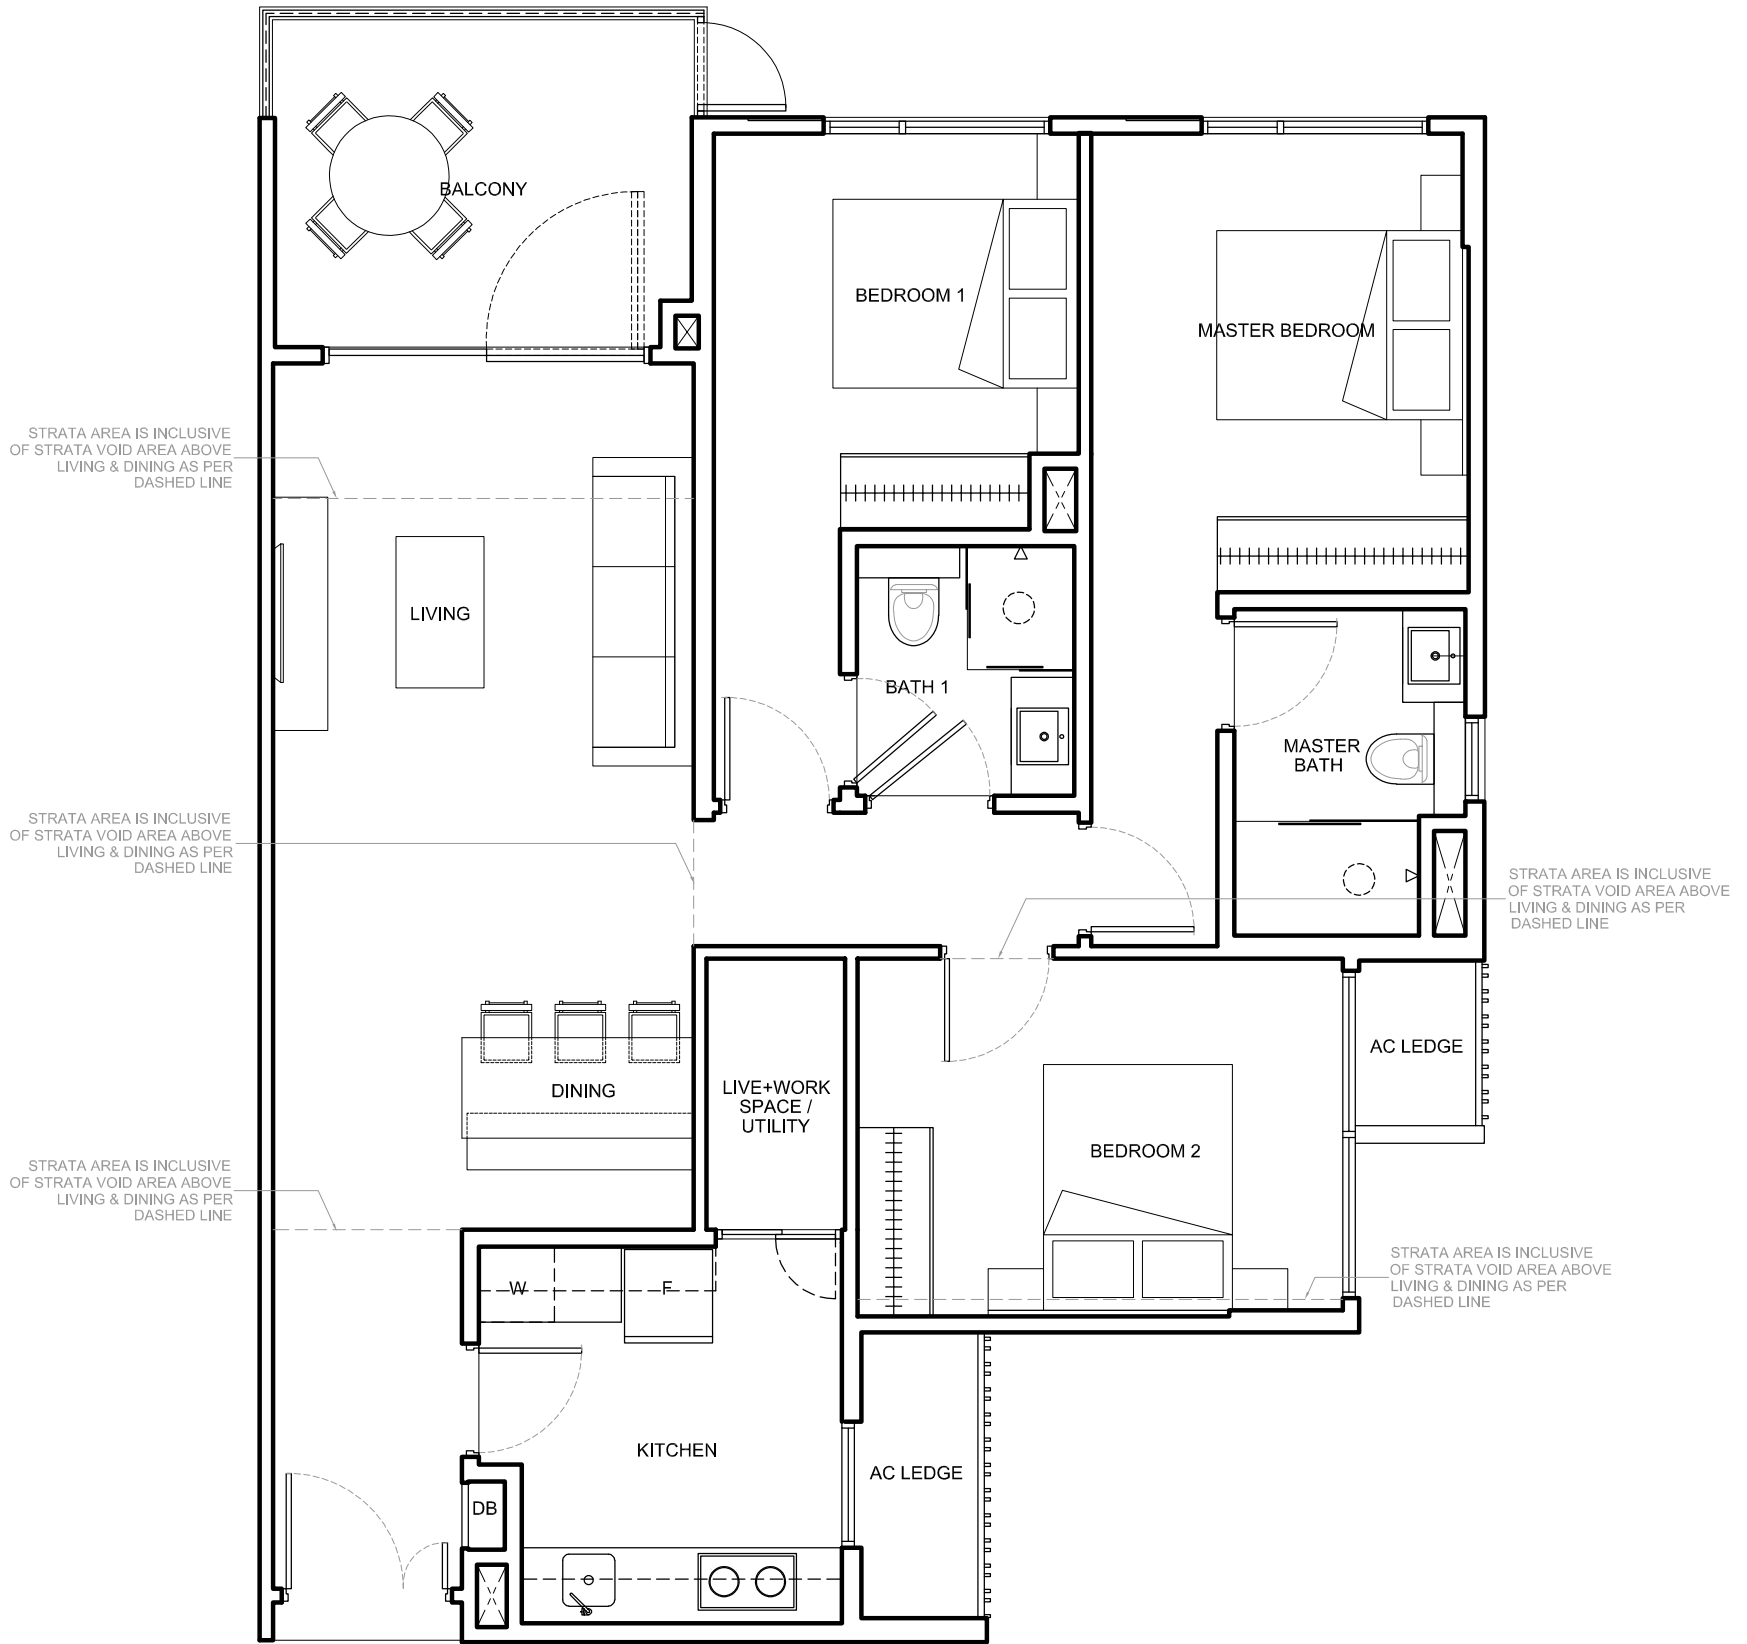

TYPE - B1 3BR

- 1
- 2
- 3
- 4
- 5

SUGGESTED LIVE+WORK SPACE ID

UNIT TYPE B1 - LIVE+WORK SPACE LAYOUT A

UNIT TYPE B1- LIVE+WORK SPACE LAYOUT B

TYPE - B2 3BR

- 1
- 2
- 3
- 4
- 5

SUGGESTED LIVE+WORK SPACE ID

TYPE - B4 3BR

- 1
- 2
- 3
- 4
- 5

SUGGESTED LIVE+WORK SPACE ID

UNIT TYPE B4 - LIVE+WORK SPACE LAYOUT A

UNIT TYPE B4 - LIVE+WORK SPACE LAYOUT B

TYPE - B5 3BR

- 1
- 2
- 3
- 4
- 5

SUGGESTED LIVE+WORK SPACE ID

UNIT TYPE B5 - LIVE+WORK SPACE LAYOUT A

UNIT TYPE B5 - LIVE+WORK SPACE LAYOUT B

TYPE - B6 3BR

- ①
- ②
- ③
- ④
- ⑤

SUGGESTED LIVE+WORK SPACE ID

UNIT TYPE B6 - LIVE+WORK SPACE LAYOUT A

UNIT TYPE B6 - LIVE+WORK SPACE LAYOUT B

UNIT TYPE B6 - LOFT OPTION

BEDROOM 2 (5TH STOREY)

BEDROOM 2 (LOFT)

TYPE - B7 3BR

- ① ② ③ ④ ⑤

SUGGESTED LIVE+WORK SPACE ID

UNIT TYPE B7 - LIVE+WORK SPACE LAYOUT A

UNIT TYPE B7- LIVE+WORK SPACE LAYOUT B