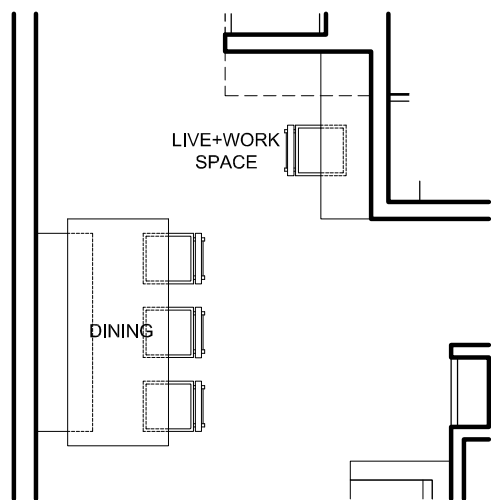

UNIT TYPE B5 - LIVE+WORK SPACE LAYOUT A

UNIT TYPE B5 - LIVE+WORK SPACE LAYOUT B

TYPE - B6 3BR

- ①
- ②
- ③
- ④
- ⑤

SUGGESTED LIVE+WORK SPACE ID

UNIT TYPE B6 - LIVE+WORK SPACE LAYOUT A

UNIT TYPE B6 - LIVE+WORK SPACE LAYOUT B

UNIT TYPE B6 - LOFT OPTION

BEDROOM 2 (5TH STOREY)

BEDROOM 2 (LOFT)

TYPE - B7 3BR

- ① ② ③ ④ ⑤

SUGGESTED LIVE+WORK SPACE ID

UNIT TYPE B7 - LIVE+WORK SPACE LAYOUT A

UNIT TYPE B7- LIVE+WORK SPACE LAYOUT B

UNIT TYPE B7 - LOFT OPTION

BEDROOM 2 (5TH STOREY)

BEDROOM 2 (LOFT)

TYPE - B8 3BR

- 1
- 2
- 3
- 4
- 5

SUGGESTED LIVE+WORK SPACE ID

UNIT TYPE B8 - LIVE+WORK SPACE LAYOUT A

UNIT TYPE B8 - LIVE+WORK SPACE LAYOUT B