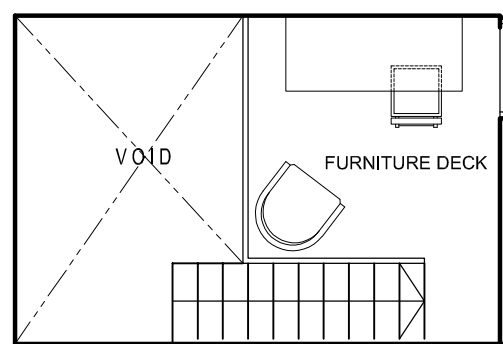

BEDROOM 2 (LOFT)